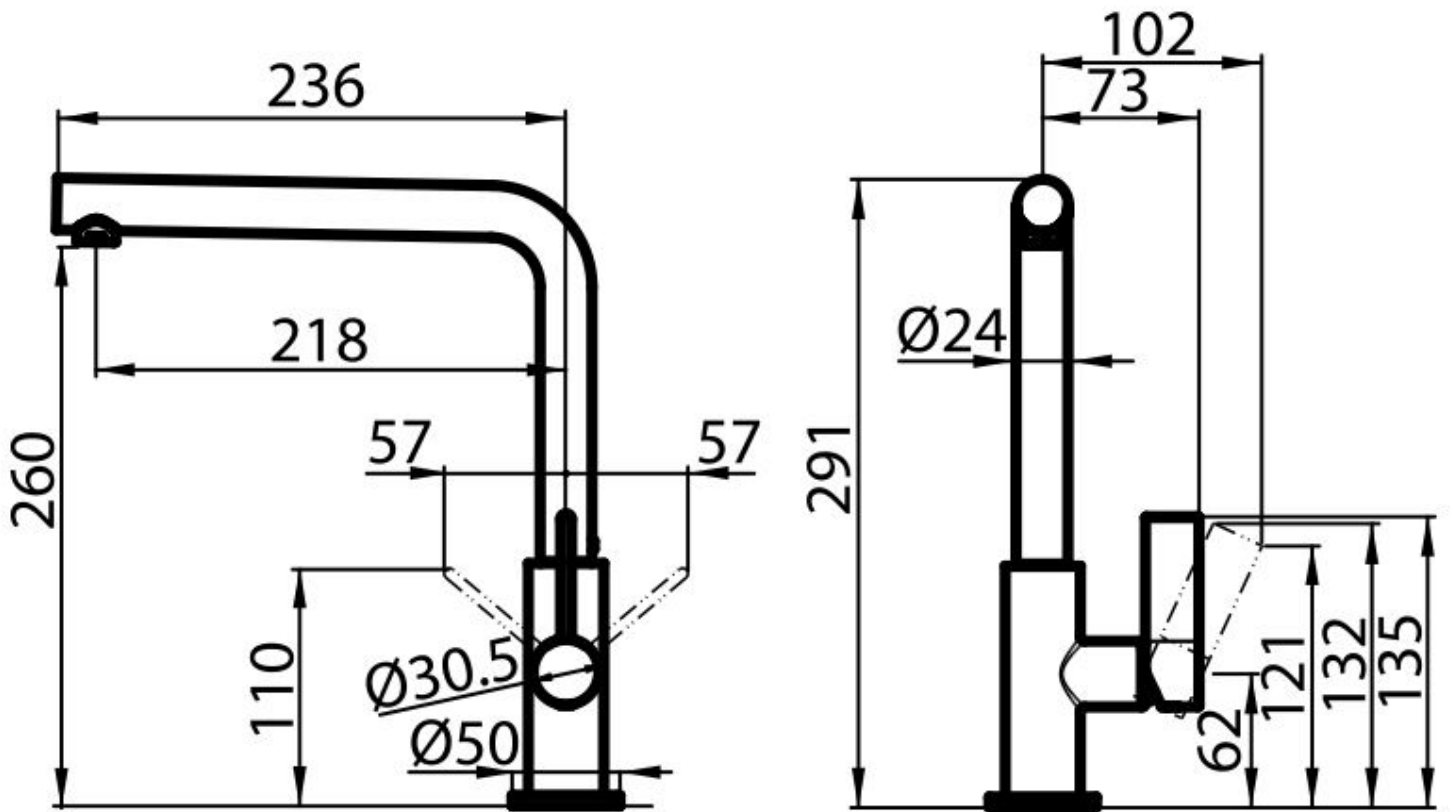

TECHNICAL DATA